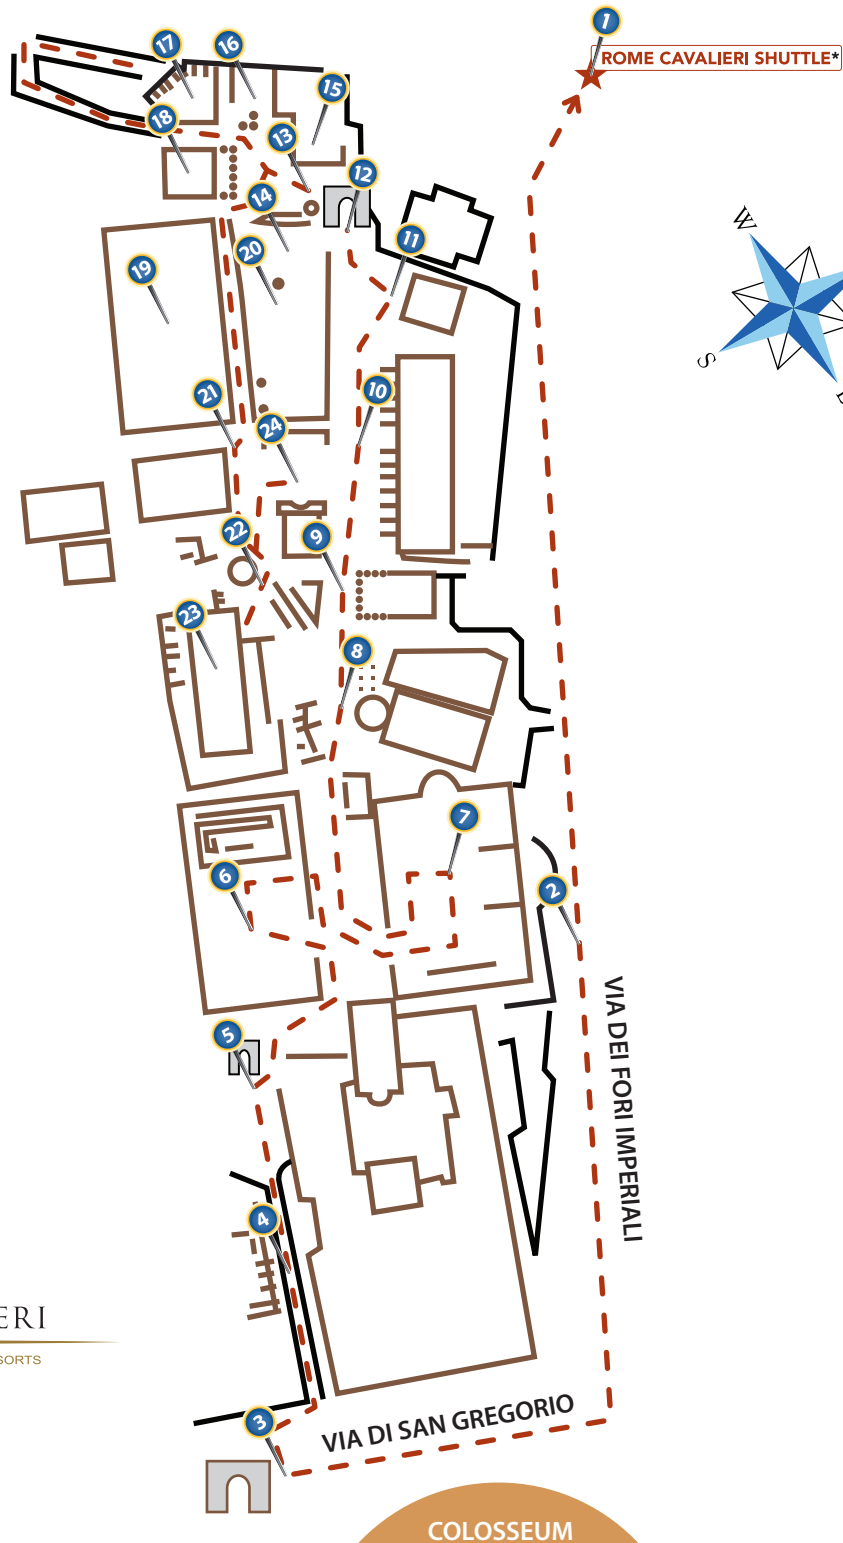

FORUM TOUR (ENGLISH) MAP & TRACK LIST

ROME CAVALIERI
WALDORF ASTORIA® HOTELS & RESORTS

TRACK LIST

- | | | |
|---|--|--|
| <ol style="list-style-type: none"> 1. Introduction 2. Historical Designs 3. Arch of Constantine 4. History of the Forum 5. Arch of Titus 6. Horrea Vespasiani 7. Basilica of Maxentius and Constantine | <ol style="list-style-type: none"> 8. Temple of Romulus 9. Temple of Antoninus and Faustina 10. Basilica Aemelia 11. The Curia 12. Arch of Septimius Severus 13. Umbilicus Urbis Romae 14. The Rostra 15. Temple of Concord 16. Temple of Vespasian and Titus | <ol style="list-style-type: none"> 17. Temple of Saturn 18. Temple of the Dei Consentes 19. Basilica Julia 20. Column of Phocas 21. Temple of Castor and Pollux 22. Temple of Vesta 23. House of the Vestals 24. Temple of the Deified Julius 25. Concluding Instructions |
|---|--|--|

FORUM TOUR MAP (ENGLISH)

LEGEND

- TRACK 1 OF ROMAN FORUM TOUR
- METRO STOP
- ROMAN FORUM AREA
- ROMAN FORUM BUILDING LAYOUT
- LANDMARK STRUCTURES
- RESTAURANTS/SHOPS/BUSINESSES/RESIDENTIAL
- SHUTTLE DROP-OFF AND PICK-UP