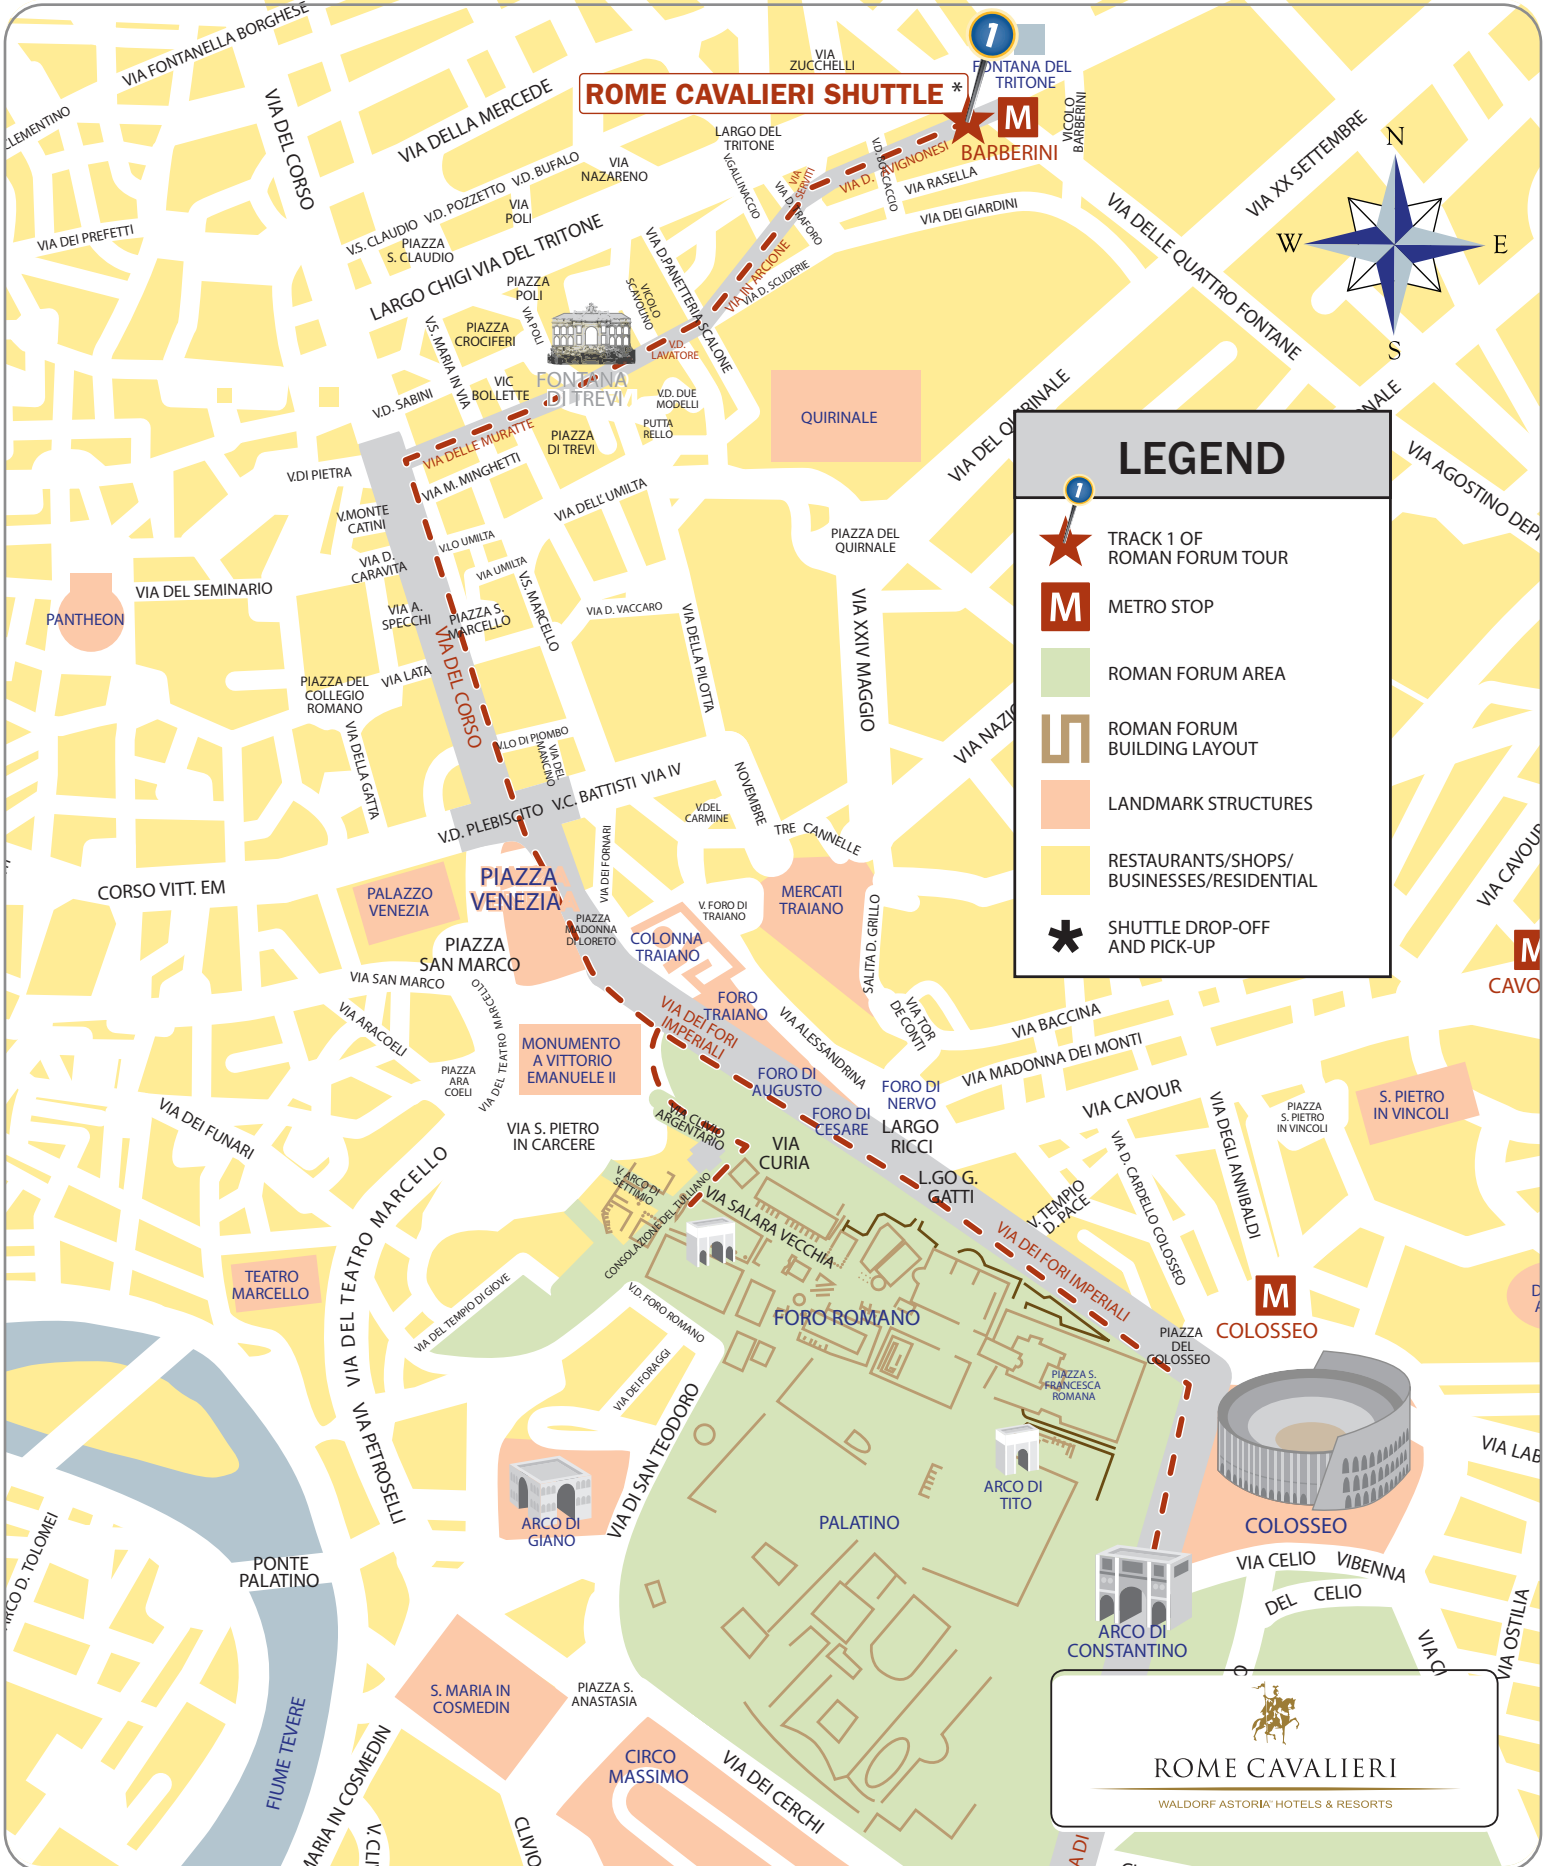

FORUM TOUR (ENGLISH) MAP & TRACK LIST

ROME CAVALIERI
WALDORF ASTORIA® HOTELS & RESORTS

TRACK LIST

- | | | |
|---|--|--|
| <ol style="list-style-type: none"> 1. Introduction 2. Historical Designs 3. Arch of Constantine 4. History of the Forum 5. Arch of Titus 6. Horrea Vespasiani 7. Basilica of Maxentius and Constantine | <ol style="list-style-type: none"> 8. Temple of Romulus 9. Temple of Antoninus and Faustina 10. Basilica Aemelia 11. The Curia 12. Arch of Septimius Severus 13. Umbilicus Urbis Romae 14. The Rostra 15. Temple of Concord 16. Temple of Vespasian and Titus | <ol style="list-style-type: none"> 17. Temple of Saturn 18. Temple of the Dei Consentes 19. Basilica Julia 20. Column of Phocas 21. Temple of Castor and Pollux 22. Temple of Vesta 23. House of the Vestals 24. Temple of the Deified Julius 25. Concluding Instructions |
|---|--|--|

FORUM TOUR MAP (ENGLISH)

LEGEND

- TRACK 1 OF ROMAN FORUM TOUR
- METRO STOP
- ROMAN FORUM AREA
- ROMAN FORUM BUILDING LAYOUT
- LANDMARK STRUCTURES
- RESTAURANTS/SHOPS/BUSINESSES/RESIDENTIAL
- SHUTTLE DROP-OFF AND PICK-UP